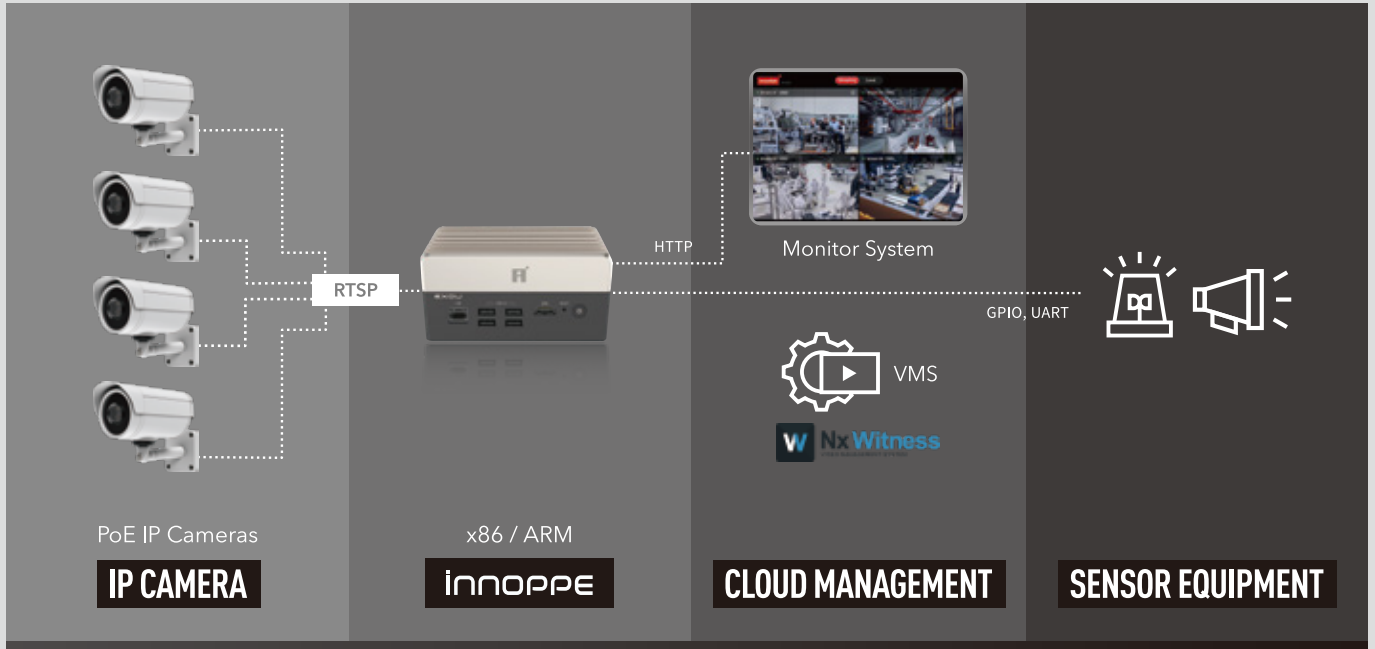

High-Flexibility ODM Services

Offers customized AI models for specific environments to optimize recognition performance.

Smart Fence Warning

Detects zone for real-time unauthorized access or loitering.

Third-Party Software Integration

Integrates with Nx Witness VMS for event notifications and key video recording.

HIGHLY FLEXIBLE, INTELLIGENT SOLUTION

By integrating edge AI hosts with front-end IP cameras and back-end management platforms, InnoPPE can be effortlessly implemented for enhanced safety.

Flexible Architecture

Uses existing IP cameras for accurate PPE detection.

Efficient Deployment

An independent edge AI host supports multiple IP cameras.

ADAPTING SAFETY TO FIT EVERY WORKPLACE